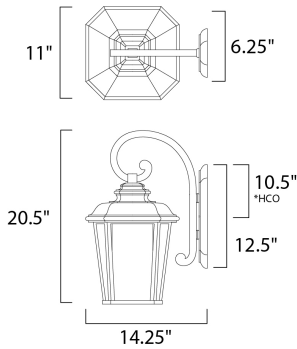

PRODUCT DESCRIPTION

MEASUREMENTS

DIMENSION : 11" W x 20.5" H x 14.25" Ext
BACK PLATE : 6.25" W x 12.5" H x 10.25" HCO
HANGING WEIGHT : 9.9 lb

LAMPING

INPUT VOLTAGE : 120V
LUMENS : 1,100 Rated
BULB : 1 x 12W LED E26 Medium , 12W Total
BULB INCLUDED : (Included)
DIMMABLE : Triac CL
CRI : 90+ CRI
COLOR_TEMP : 3000K

FINISHES OPTION

Black Oxide (BO)

GLASS

Weathered Frost WF

MATERIAL

Die Cast Aluminum

RATINGS

cETLus
Wet Location
JA8 Bulb In

ADDITIONAL

INCANDESCENT WATTS:
RATED LIFE 25000 Hours
OPERATING TEMPERATURE:
-20°C (-4°F), 40°C (104°F)

Always consult a qualified electrician before installing any lighting product.